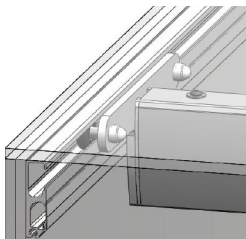

An additional feature is E-Track's profile on the underside, a practical feature for hanging light pictures or other wall decorations, removing the need to make holes in the wall.

An aluminum cover plate locks onto the lower fixing channel concealing unsightly electrical cables and screws. And if a room has E-Track installed but is not being used for overhead lifting, then a second cover plate can be clicked into the upper channel transforming E-Track it into a flat, fully closed wall panel.

Key standard functions

Can be mounted on almost any type of wall construction

Accessories

A range of accessories are available for E-track such as brackets for hanging pictures etc.

A range of brackets for different installation purposes.

Unique telescopic cart to compensate for varying wall widths.

Quick and easy to install. Saves time and reduces costs.

Discreet thin profile.

The profile has an extra track underneath, which can be used to hang pictures, book shelves or other wall decorations.

E-track becomes part of the room decoration when used with a cover plates.

PRODUCT HIGHLIGHTS

- Class leading design and functionality.
- Can be mounted on most wall constructions.
- Quick and easy to install. Cost saving.
- Telescopic cart to compensate for varying wall widths.
- Profile can be used to support light room dividers or curtains.
- Clean and simple state-of-the-art-design. Flat panel look.