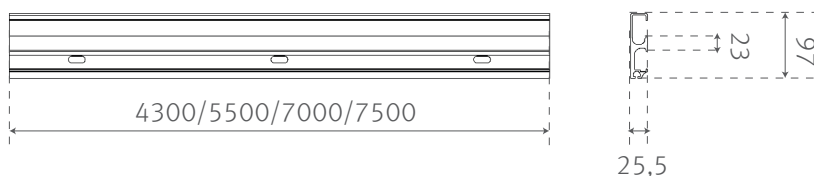

E-track becomes part of the room decoration when used with a cover plates.

PRODUCT HIGHLIGHTS

- Class leading design and functionality.
- Can be mounted on most wall constructions.
- Quick and easy to install. Cost saving.
- Telescopic cart to compensate for varying wall widths.
- Profile can be used to support light room dividers or curtains.
- Clean and simple state-of-the-art-design. Flat panel look.

Version	Item-number
E-track 4,3m	016-01028
E-track 5,5m	016-01029
E-track 7m	016-01027
E-track 7,5m	016-01026

TECHNICAL SPECIFICATION

Load on profile	200kg and 275kg
Measurements of profile	25,5 mm x 97 mm
Weight	2,0 kg/m
Mounting examples	Plasterboard, wood, concrete, brick
Colour	White powder coating